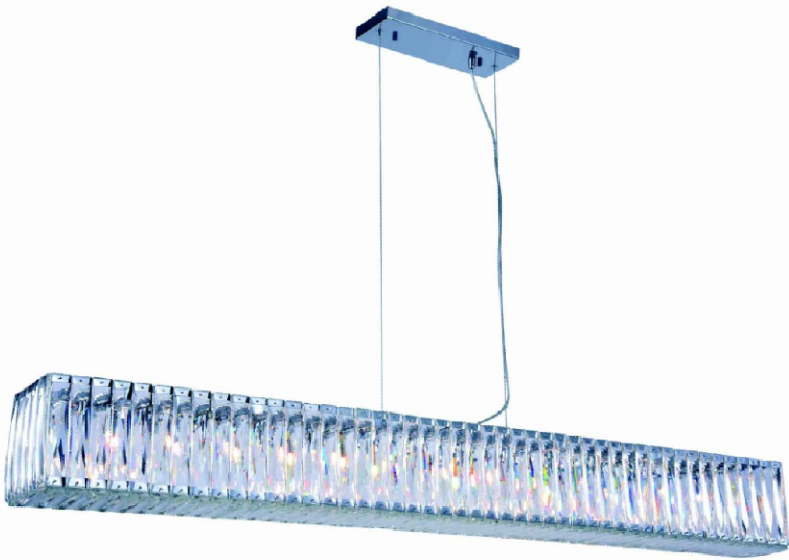

PRODUCT SPECIFICATION SHEET

CUVETTE COLLECTION

CUVETTE 14-Light Chrome Pendant Lamp Clear

Chrome
Item No:2117G60C/RC

Dimensions

Canopy Size(in)	L12.2" W4.7 H1.0"
Chain/Rod Length	96"
Length	60"
Width	7.5"
Height	7"
Maximum Height	104"

Specifications

Finish	1 Finish
Material	Metal+Crystal
Glass Color	Clear
Type	Pendant Lamp
Hanging Device	Steel wire
Voltage	110-125V
Dimmable	Yes
Warranty	1Year Limited
Shipment Type	Small Parcel

Bulb / Socket

Socket Type	G9
Number of Lights	14
Wattage/Bulb	20W
Included	No

Installation

Indoor/Outdoor	Indoor
Dry/Wet/Damp	Dry
Weight	43.12 LBS
Wire Length	120"
Safety Rating	ETL Listed

Available Finishes

The Collection is composed of Chandeliers, Pendants
Bathroom Lamp